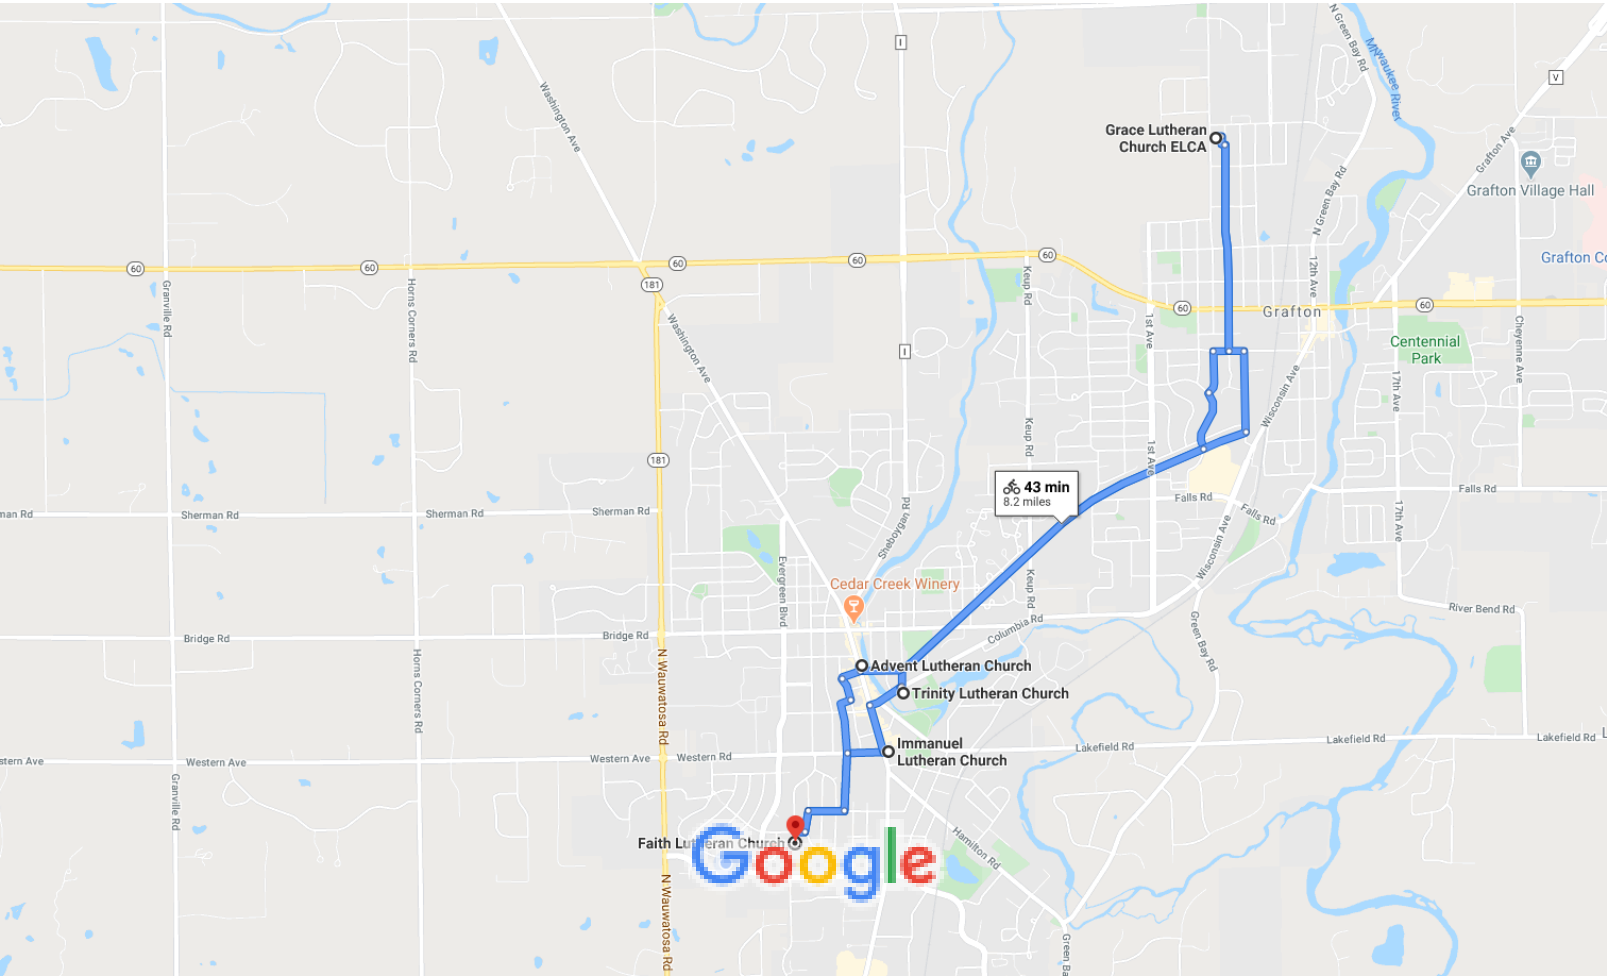

Faith Bicycle 8.2 miles, 43 min Lutheran Church to Faith Lutheran Church

Map data ©2020 2000 ft

 Use caution—bicycling directions may not always reflect real-world conditions

Faith Lutheran Church

N35w6621 Wilson St, Cedarburg, WI 53012

1. Head east on Wilson St toward Kennedy Ave

200 ft

-  2. Turn left onto Kennedy Ave

463 ft
-  3. Turn right onto Jackson St

0.1 mi
-  4. Turn left onto Ozaukee Interurban Trail

0.2 mi
-  5. Turn right onto Western Rd

0.1 mi
-  6. Turn right onto Washington Ave
 Destination will be on the left

7 ft

4 min (0.7 mi)

Immanuel Lutheran Church

W61N498 Washington Ave, Cedarburg, WI 53012

-  7. Head north on Washington Ave toward Western Rd

0.2 mi
-  8. Turn right onto Columbia Rd
 Destination will be on the right

0.1 mi

2 min (0.3 mi)

Trinity Lutheran Church

N60W6047 Columbia Rd, Cedarburg, WI 53012

-  9. Head northeast on Columbia Rd toward Jefferson Ave