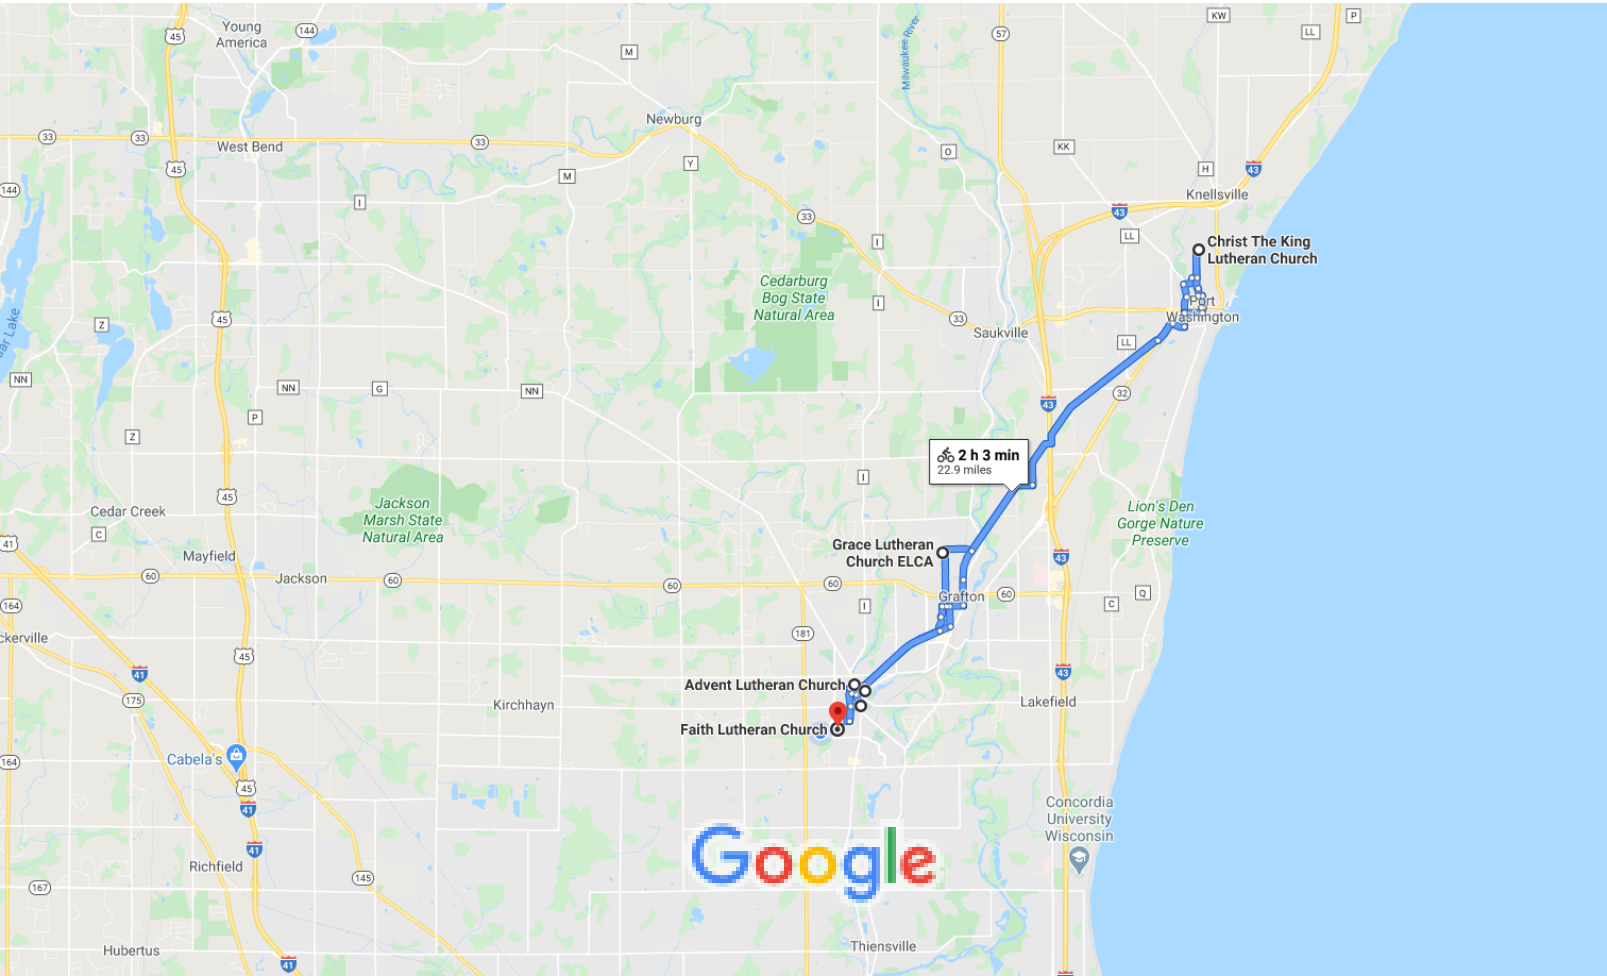

Bicycle 22.9 miles, 2 h 3 min Faith Lutheran Church to Faith Lutheran Church

Map data ©2020 Google 2 mi

 Use caution—bicycling directions may not always reflect real-world conditions

Faith Lutheran Church

N35w6621 Wilson St, Cedarburg, WI 53012

1.  Head east on Wilson St toward Kennedy Ave

200 ft

-  2. Turn left onto Kennedy Ave

463 ft
-  3. Turn right onto Jackson St

0.1 mi
-  4. Turn left onto Ozaukee Interurban Trail

0.2 mi
-  5. Turn right onto Western Rd

0.1 mi
-  6. Turn right onto Washington Ave
 Destination will be on the left

7 ft

4 min (0.7 mi)

Immanuel Lutheran Church

W61N498 Washington Ave, Cedarburg, WI 53012

-  7. Head north on Washington Ave toward Western Rd

0.2 mi
-  8. Turn right onto Columbia Rd
 Destination will be on the right

0.1 mi

2 min (0.3 mi)

Trinity Lutheran Church

N60W6047 Columbia Rd, Cedarburg, WI 53012