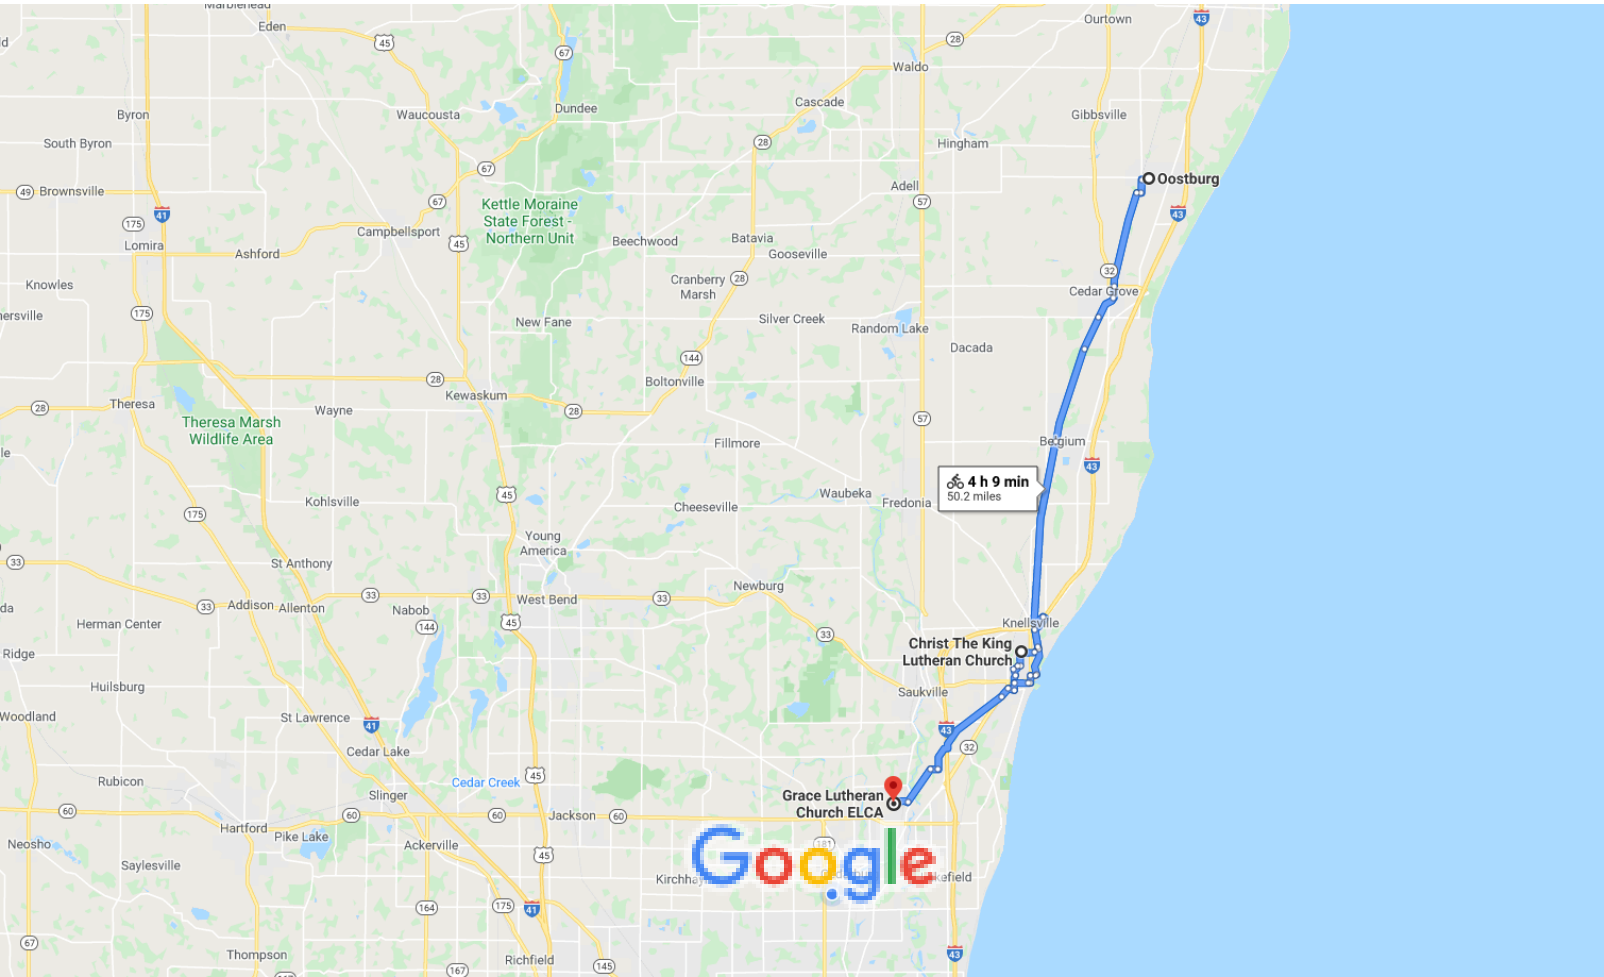

Bicycle 50.2 miles, 4 h 9 min Grace Lutheran Church ELCA to Grace Lutheran Church ELCA

Map data ©2020 Google 2 mi 

 Use caution—bicycling directions may not always reflect real-world conditions

Grace Lutheran Church ELCA

715 6th Ave, Grafton, WI 53024

1. Head northeast toward 6th Ave

-  2. Turn right toward 6th Ave

131 ft
-  3. Turn left onto 6th Ave

249 ft
-  4. Turn right onto Hickory St

0.4 mi
-  5. Turn left onto Ozaukee Interurban Trail

1.3 mi
-  6. Continue onto Terminal Rd

0.3 mi
-  7. Turn left onto Ozaukee Interurban Trail

3.3 mi
-  8. Slight left to stay on Ozaukee Interurban Trail

0.4 mi
-  9. Slight right onto W Oakland Ave

0.2 mi
-  10. Turn left onto S Park St

184 ft

39 min (7.4 mi)

Christ The King Lutheran Church

420 W Whitefish Rd, Port Washington, WI 53074

-  16. Head east on W Whitefish Rd toward N Nelson Dr

0.4 mi
-  17. Slight left onto Hales Trail

0.2 mi
-  18. Turn left onto Kaiser Dr