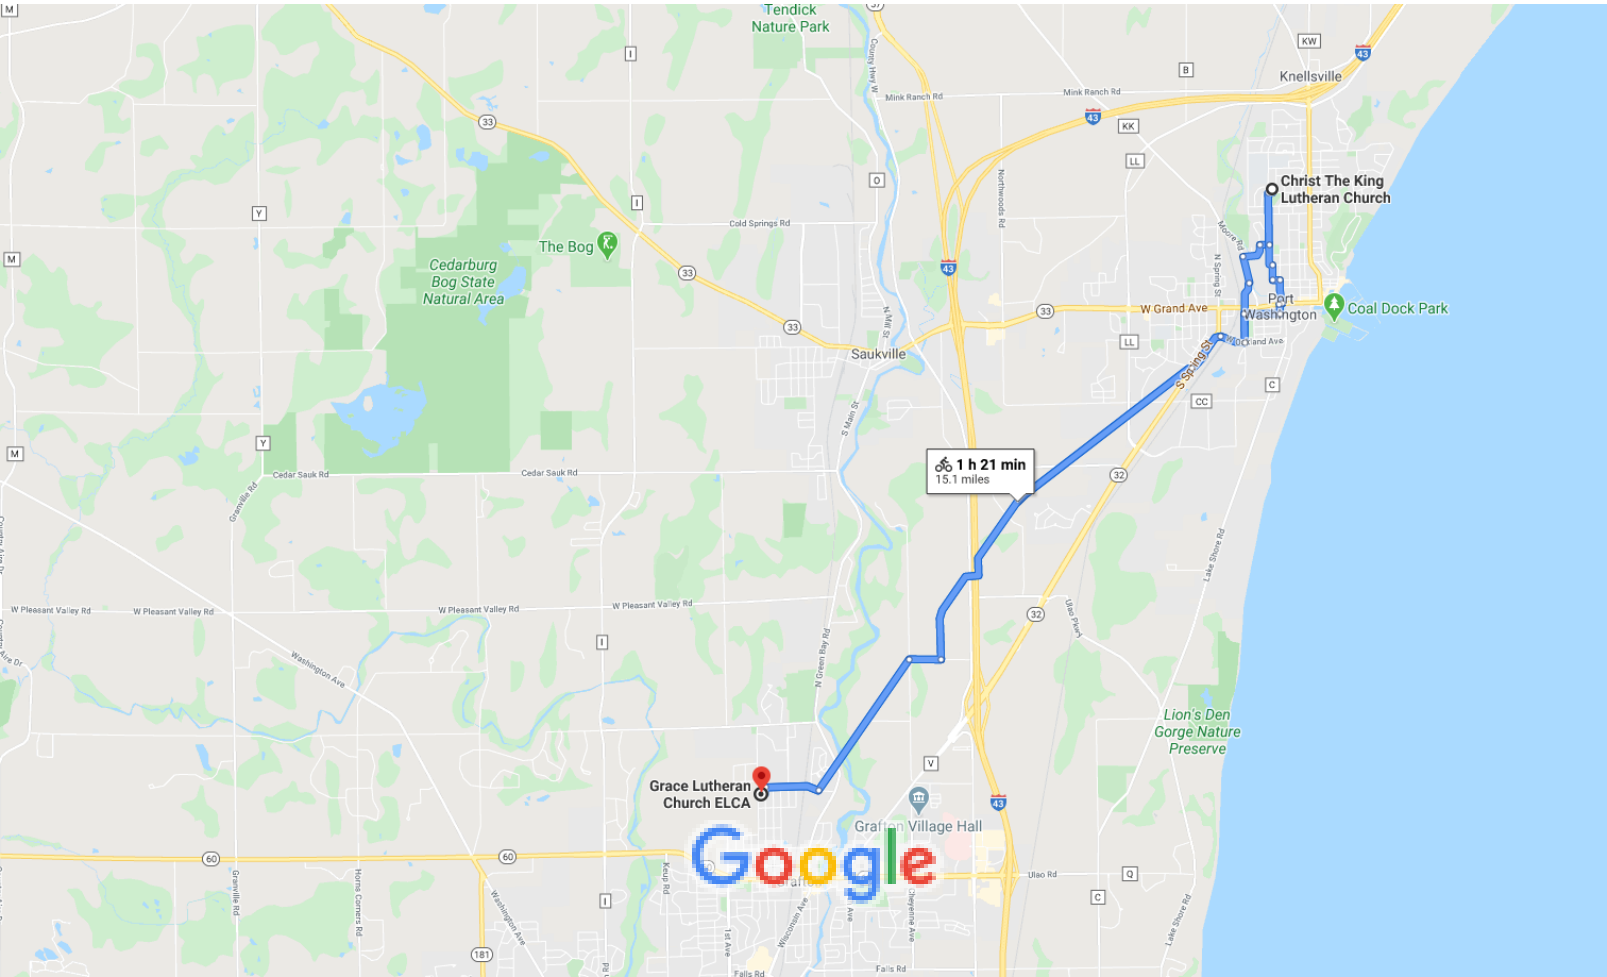

Bicycle 15.1 miles, 1 h 21 min Grace Lutheran Church ELCA to Grace Lutheran Church ELCA

Map data ©2020 1 mi

Use caution—bicycling directions may not always reflect real-world conditions

Grace Lutheran Church ELCA

715 6th Ave, Grafton, WI 53024

1. Head northeast toward 6th Ave